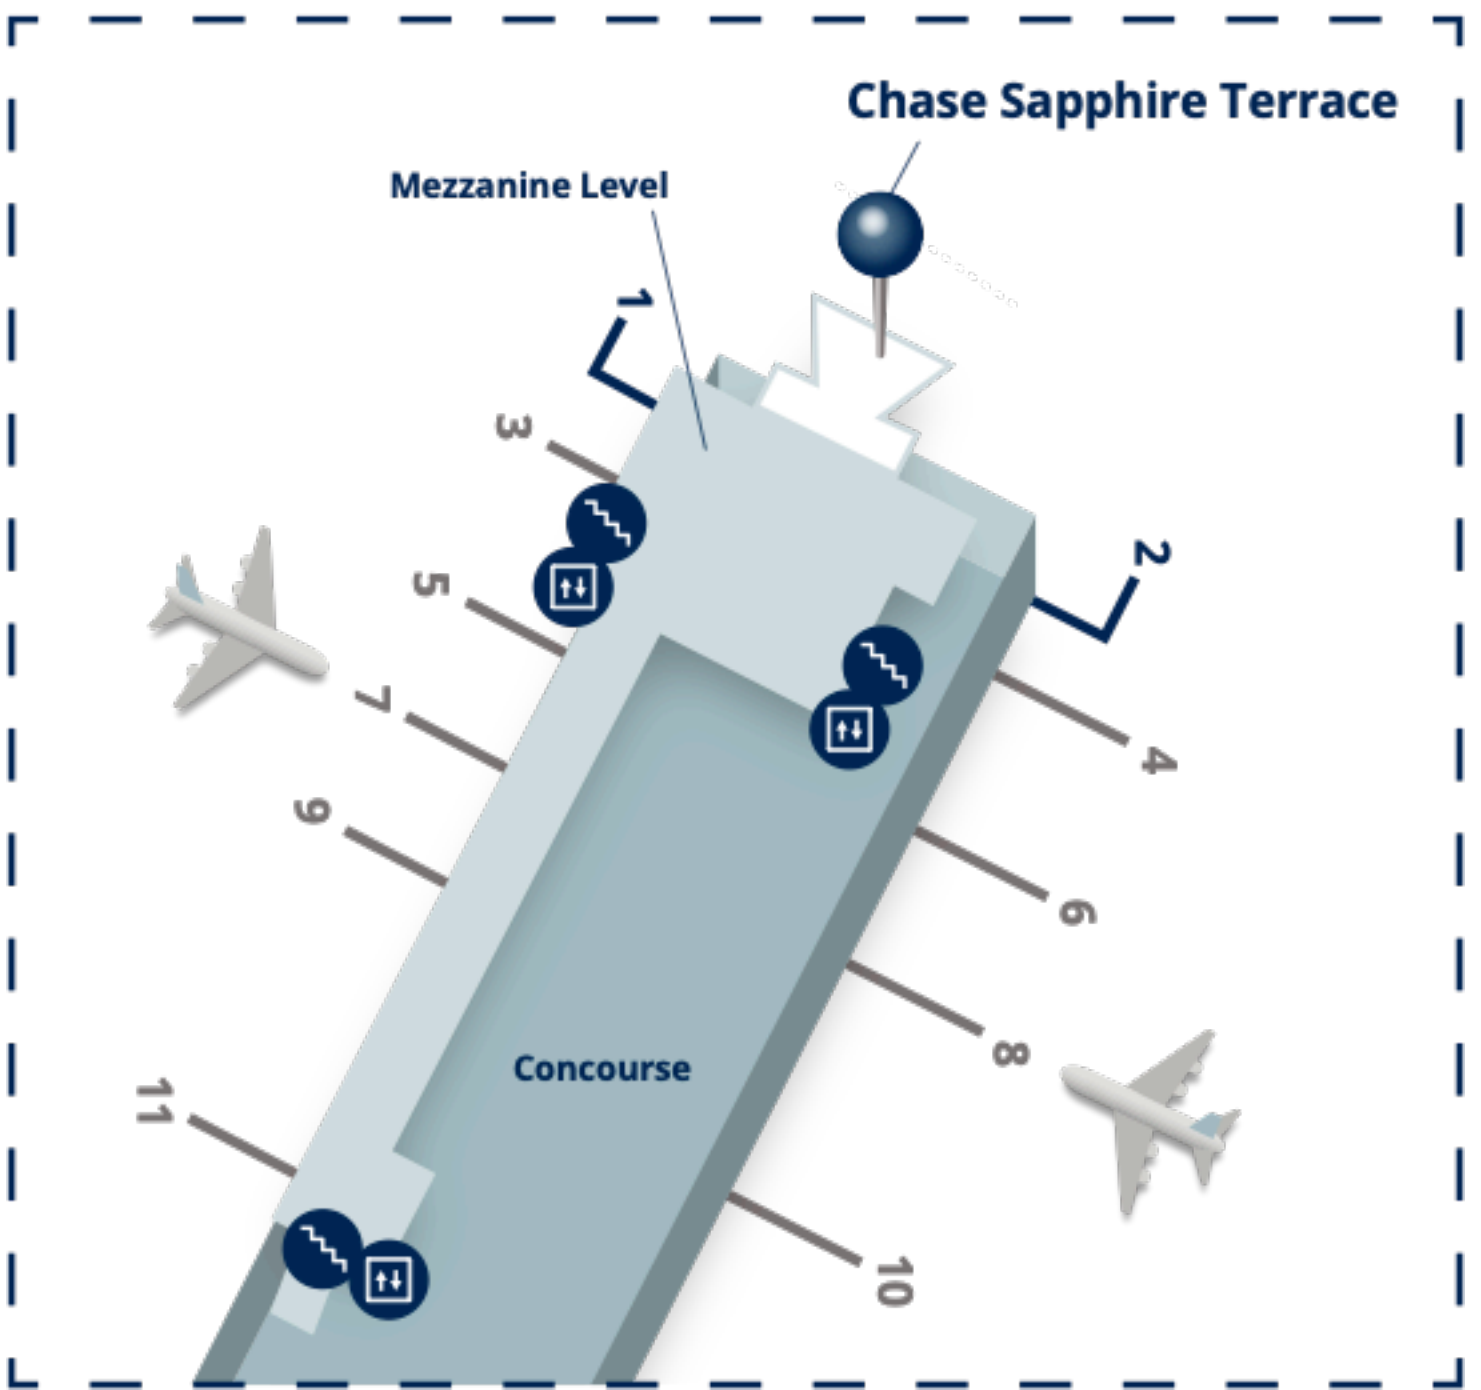

Austin-Bergstrom (AUS)

Austin-Bergstrom International Airport, Barbara Jordan Terminal, after security on the Mezzanine Level near Gates 1 & 2.

Directions:

To enter, use the stairs or elevator to the mezzanine level. The entrance to the Sapphire Terrace is on the left.