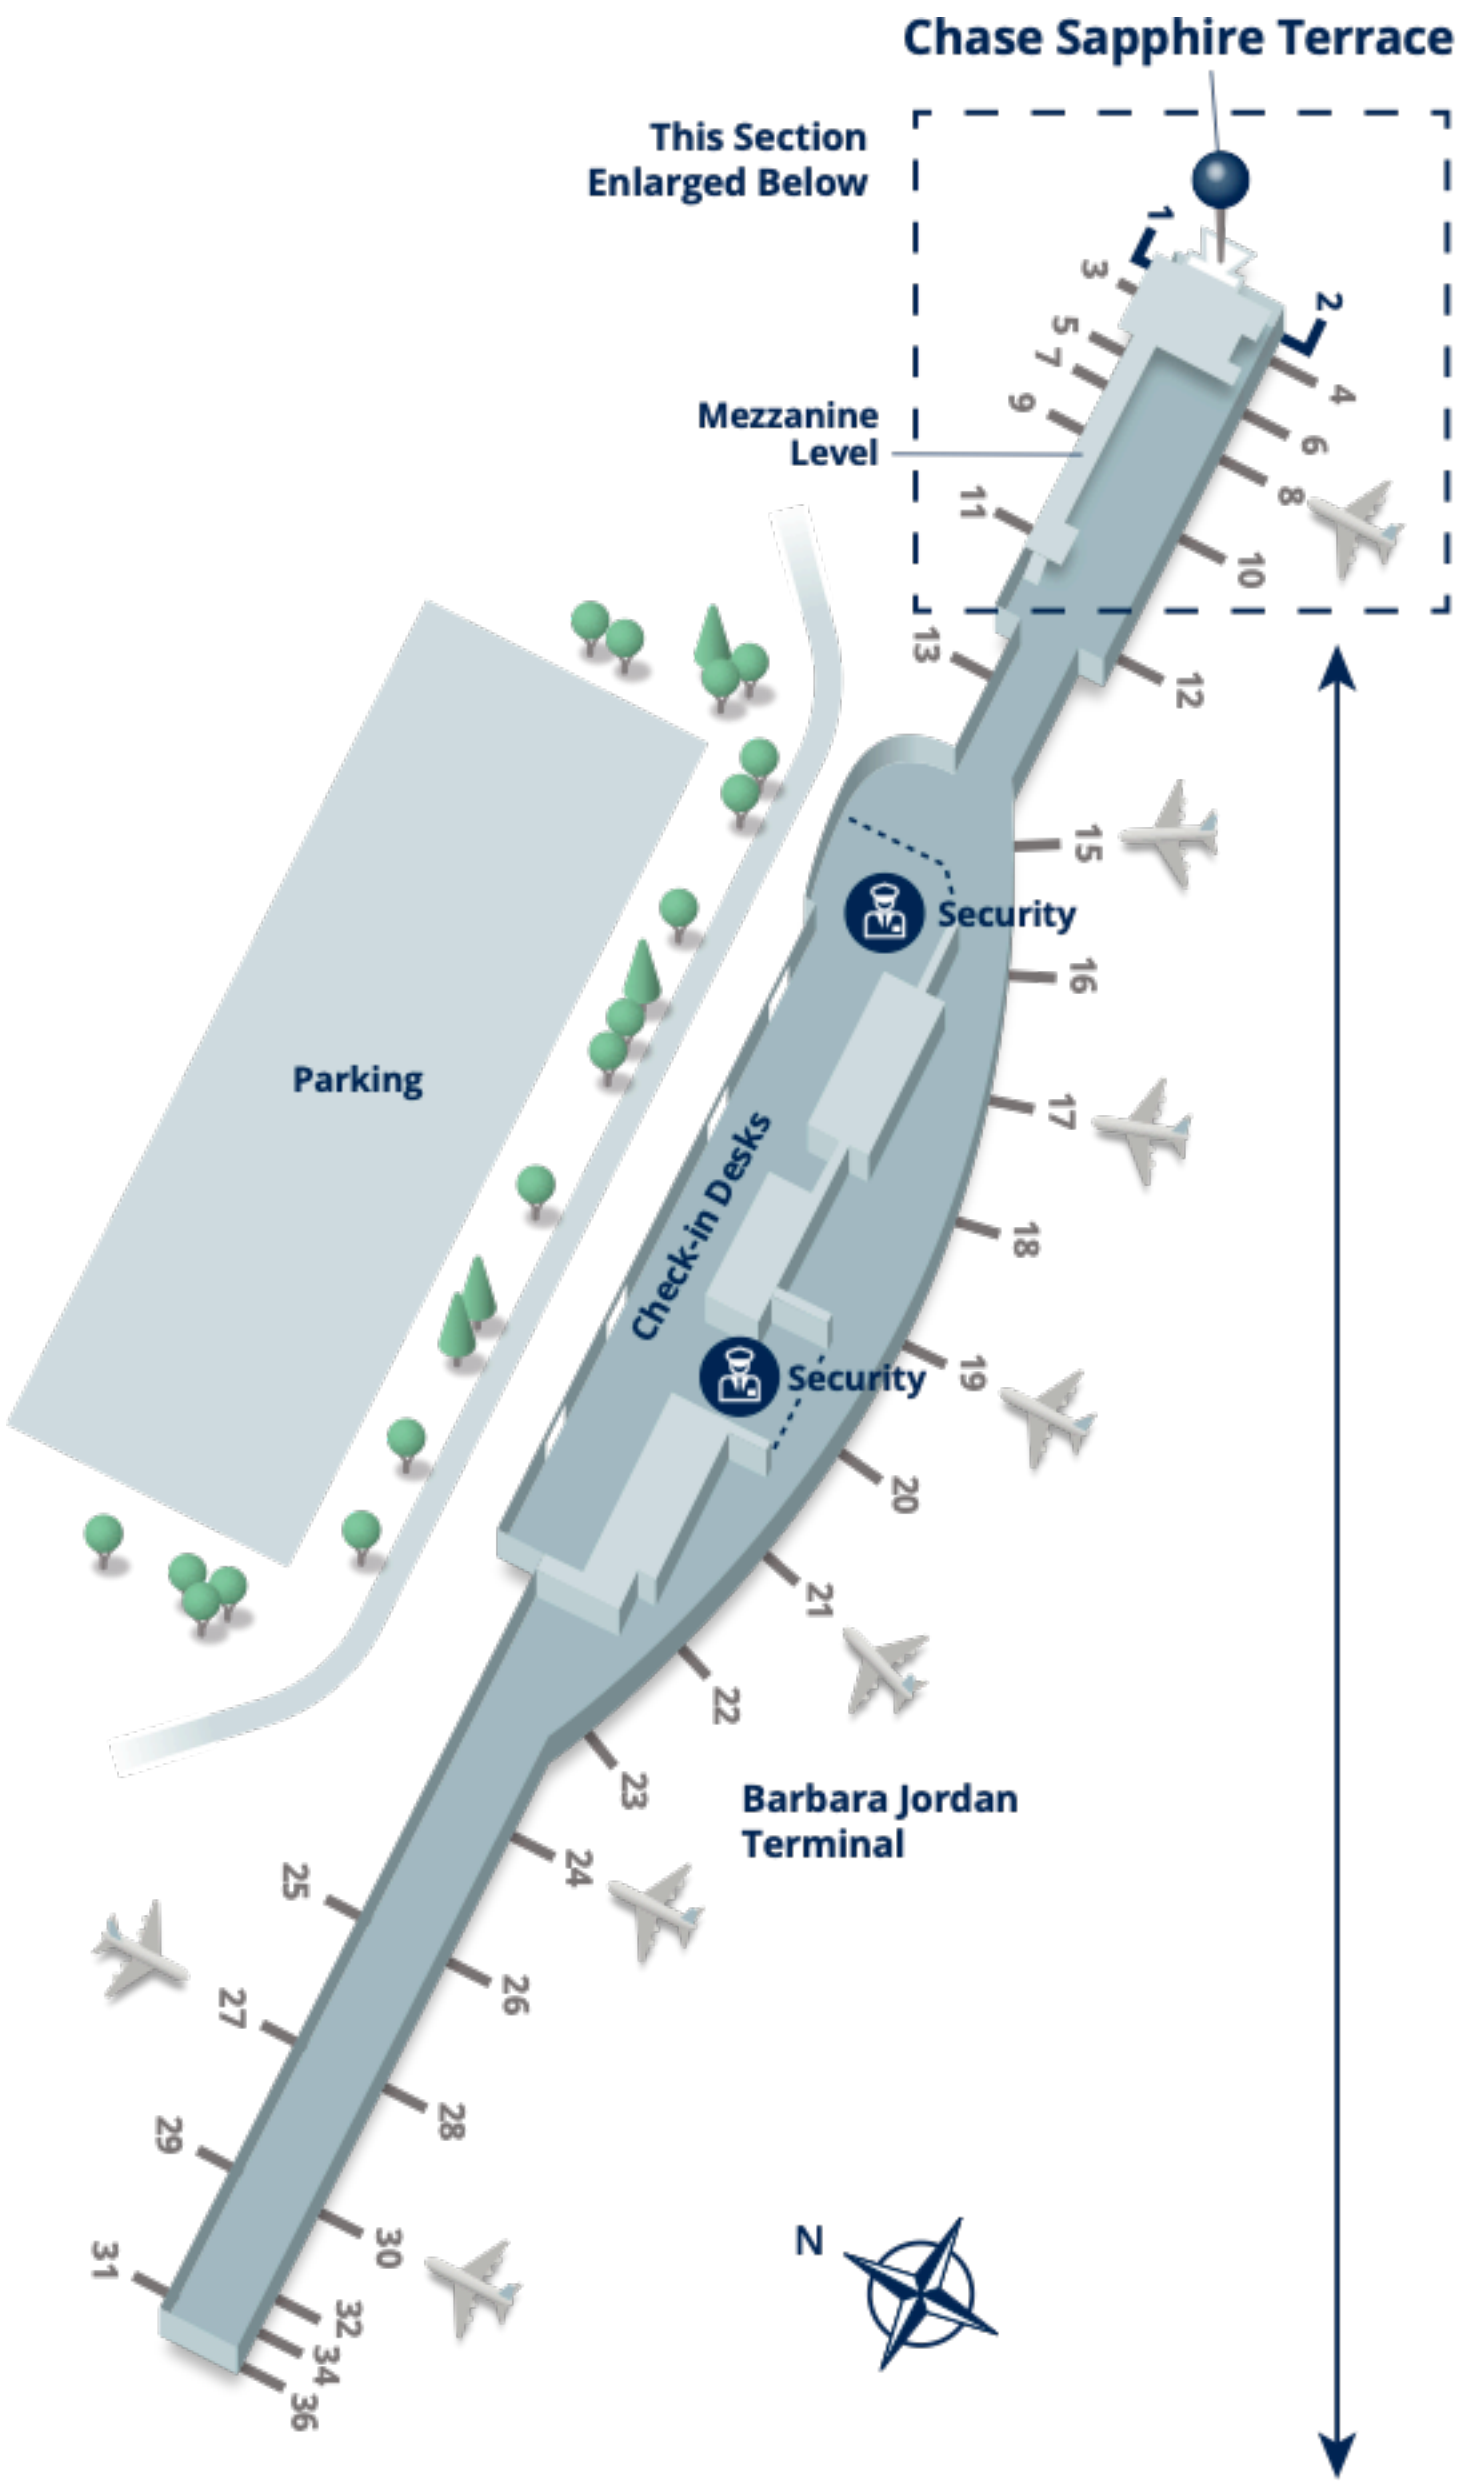

Austin-Bergstrom (AUS)

Austin-Bergstrom International Airport, Barbara Jordan Terminal, after security on the Mezzanine Level near Gates 1 & 2.

Directions:

To enter, use the stairs or elevator to the mezzanine level. The entrance to the Sapphire Terrace is on the left.