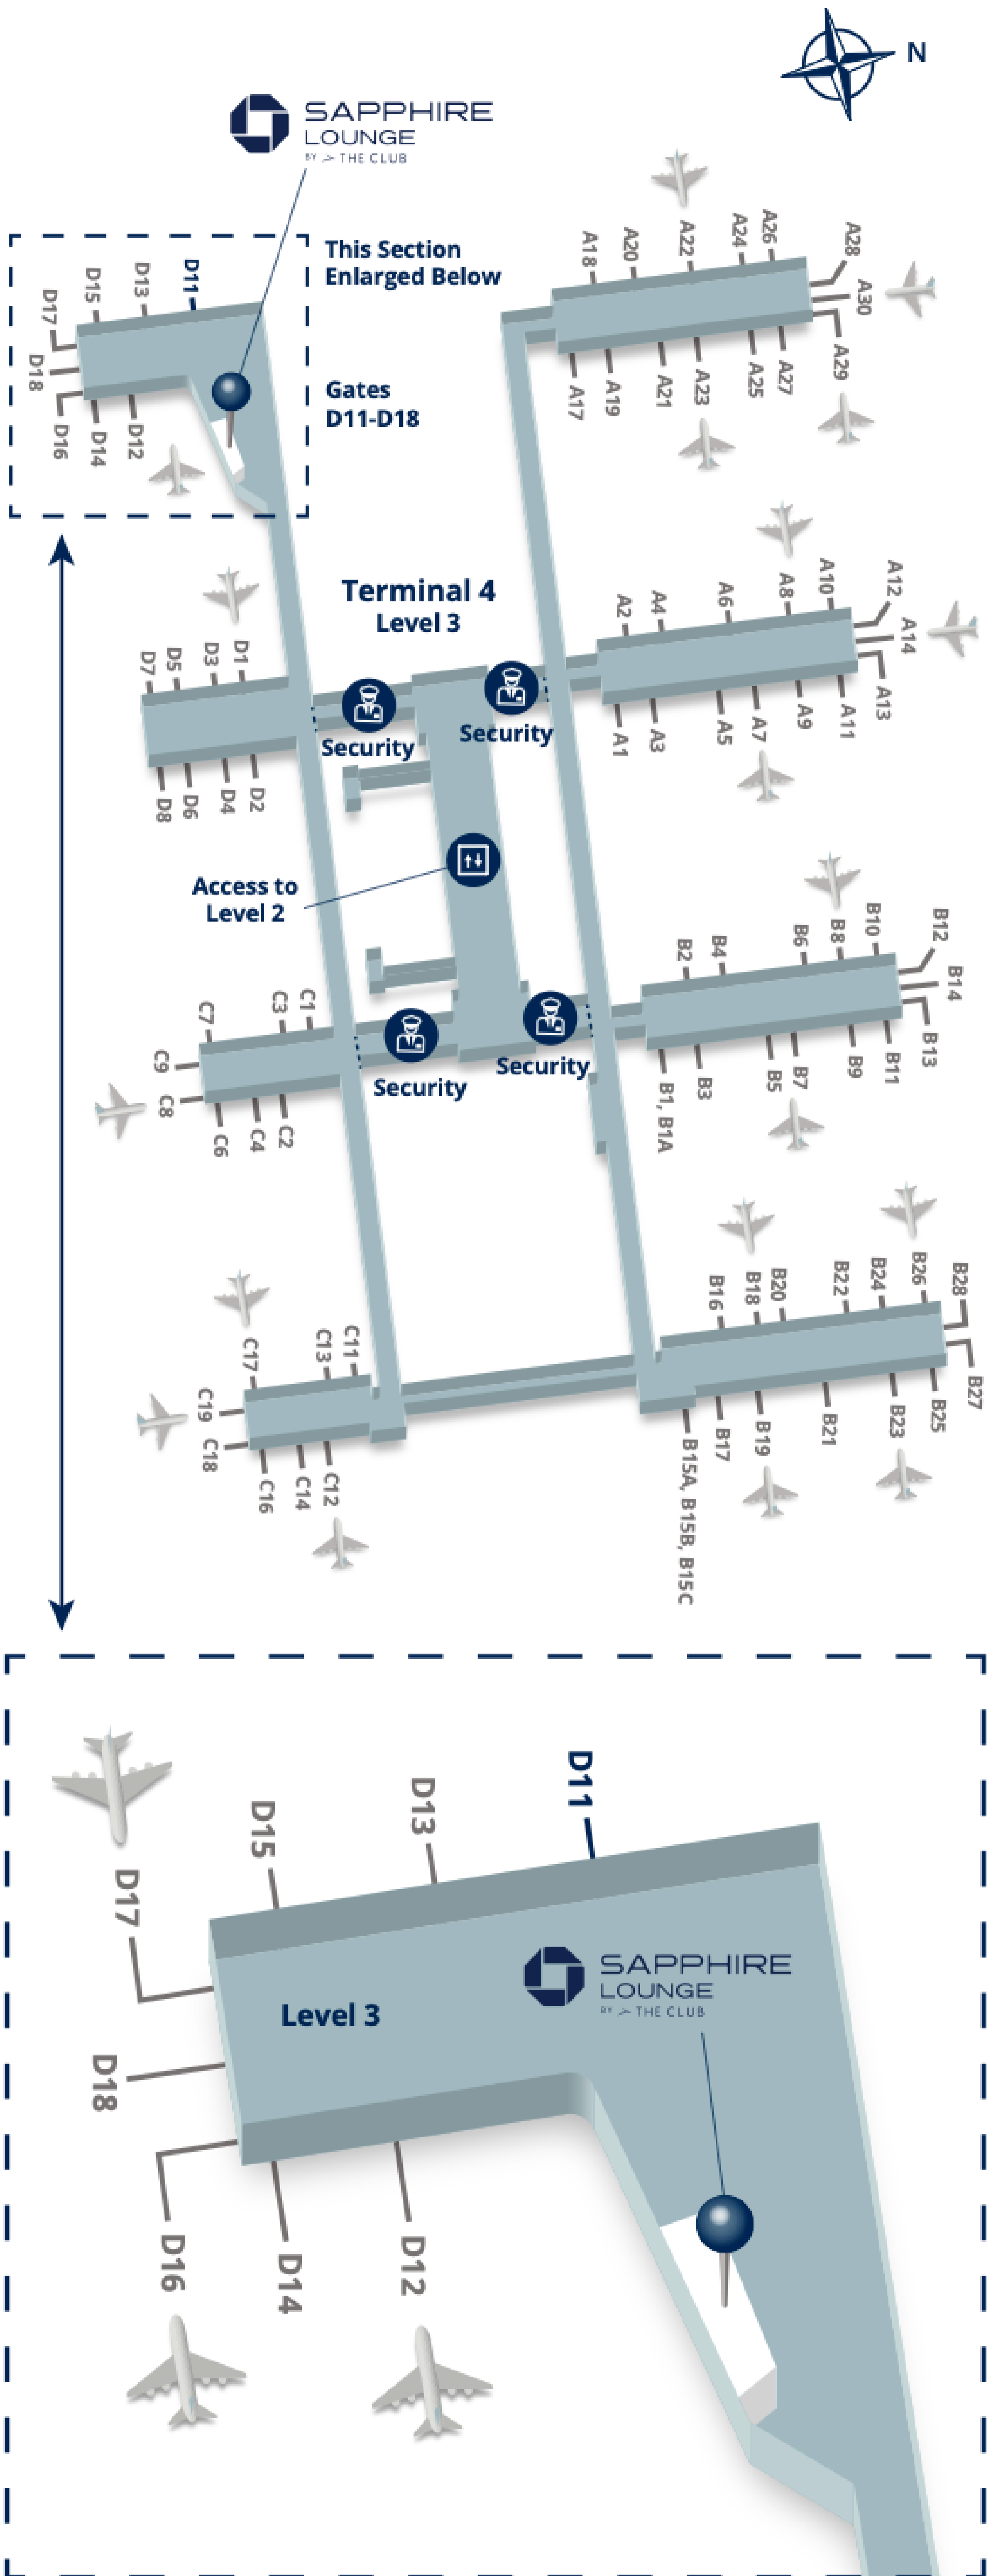

# Phoenix Sky Harbor (PHX)

Phoenix Sky Harbor International Airport, Terminal 4 South 1 (S-1), after security, near Gates D11-D18.

## Directions:

The lounge is across from the S-1 Food Hall.