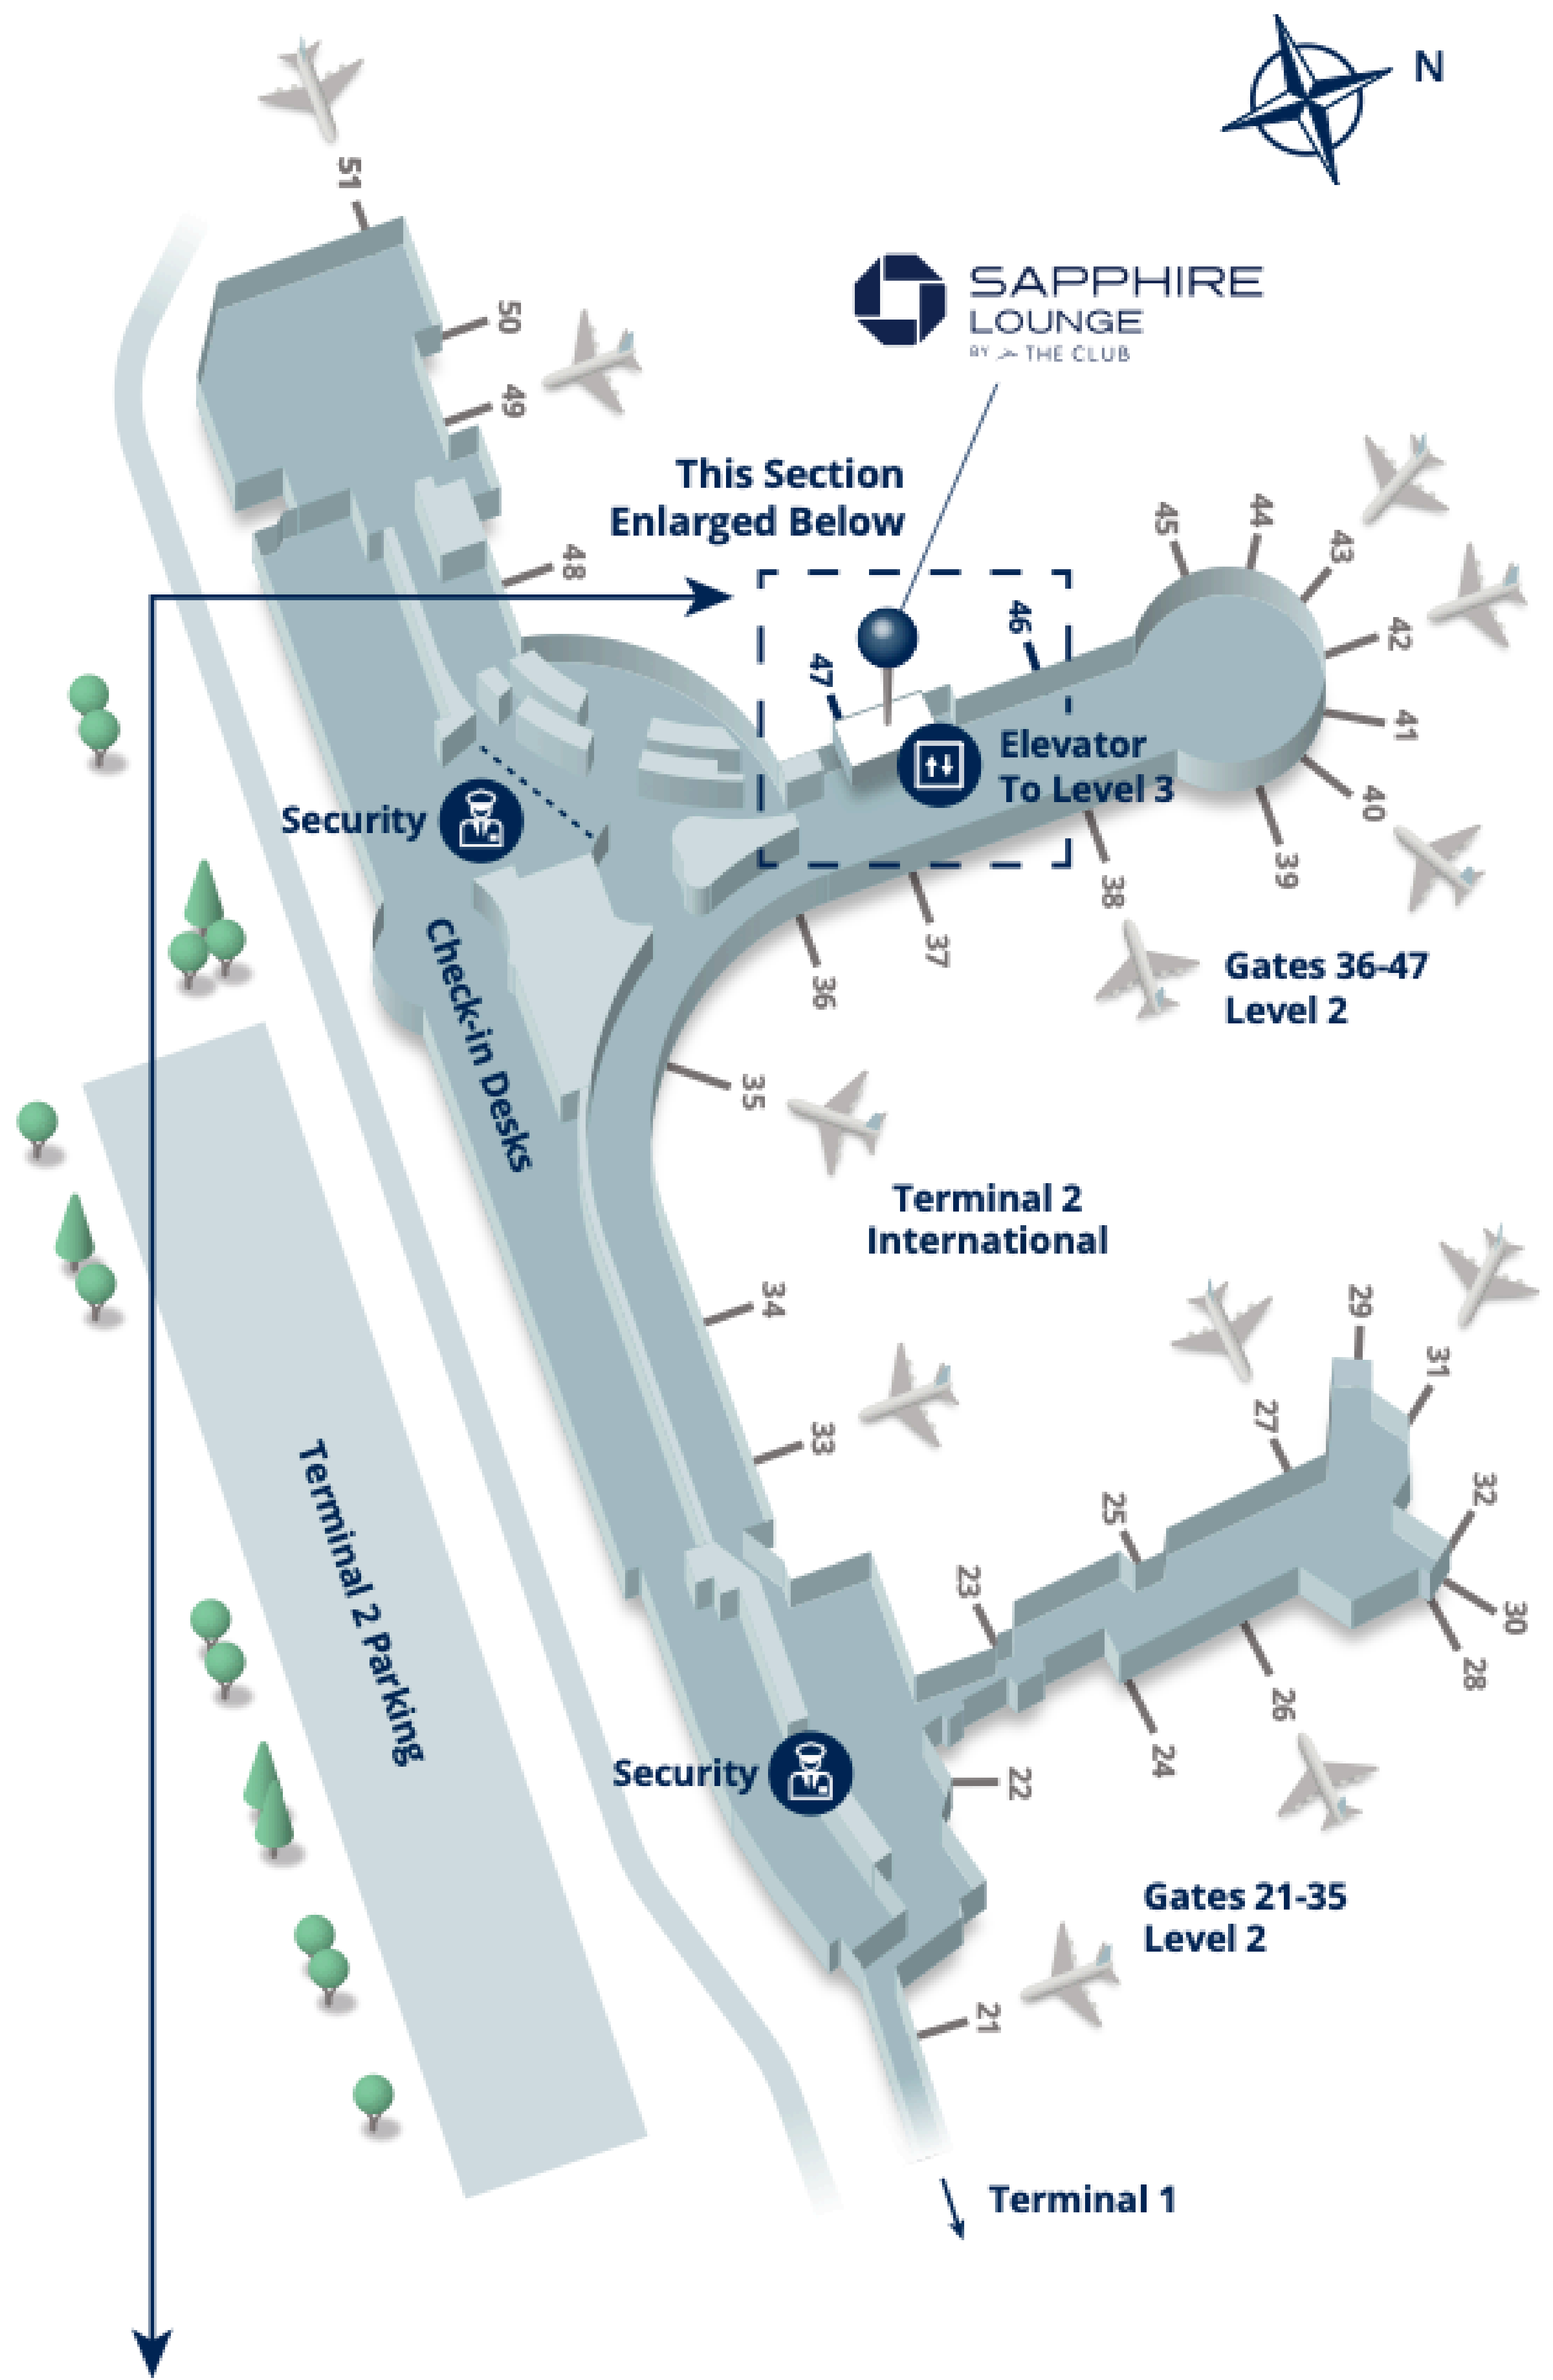

# San Diego Airport (SAN)

San Diego International Airport, Terminal 2, after security, near Gates 46 & 47.

## Directions:

Take the elevator adjacent to Gates 46 & 47 from Level 2 to Level 3, which will lead directly to the lounge lobby.