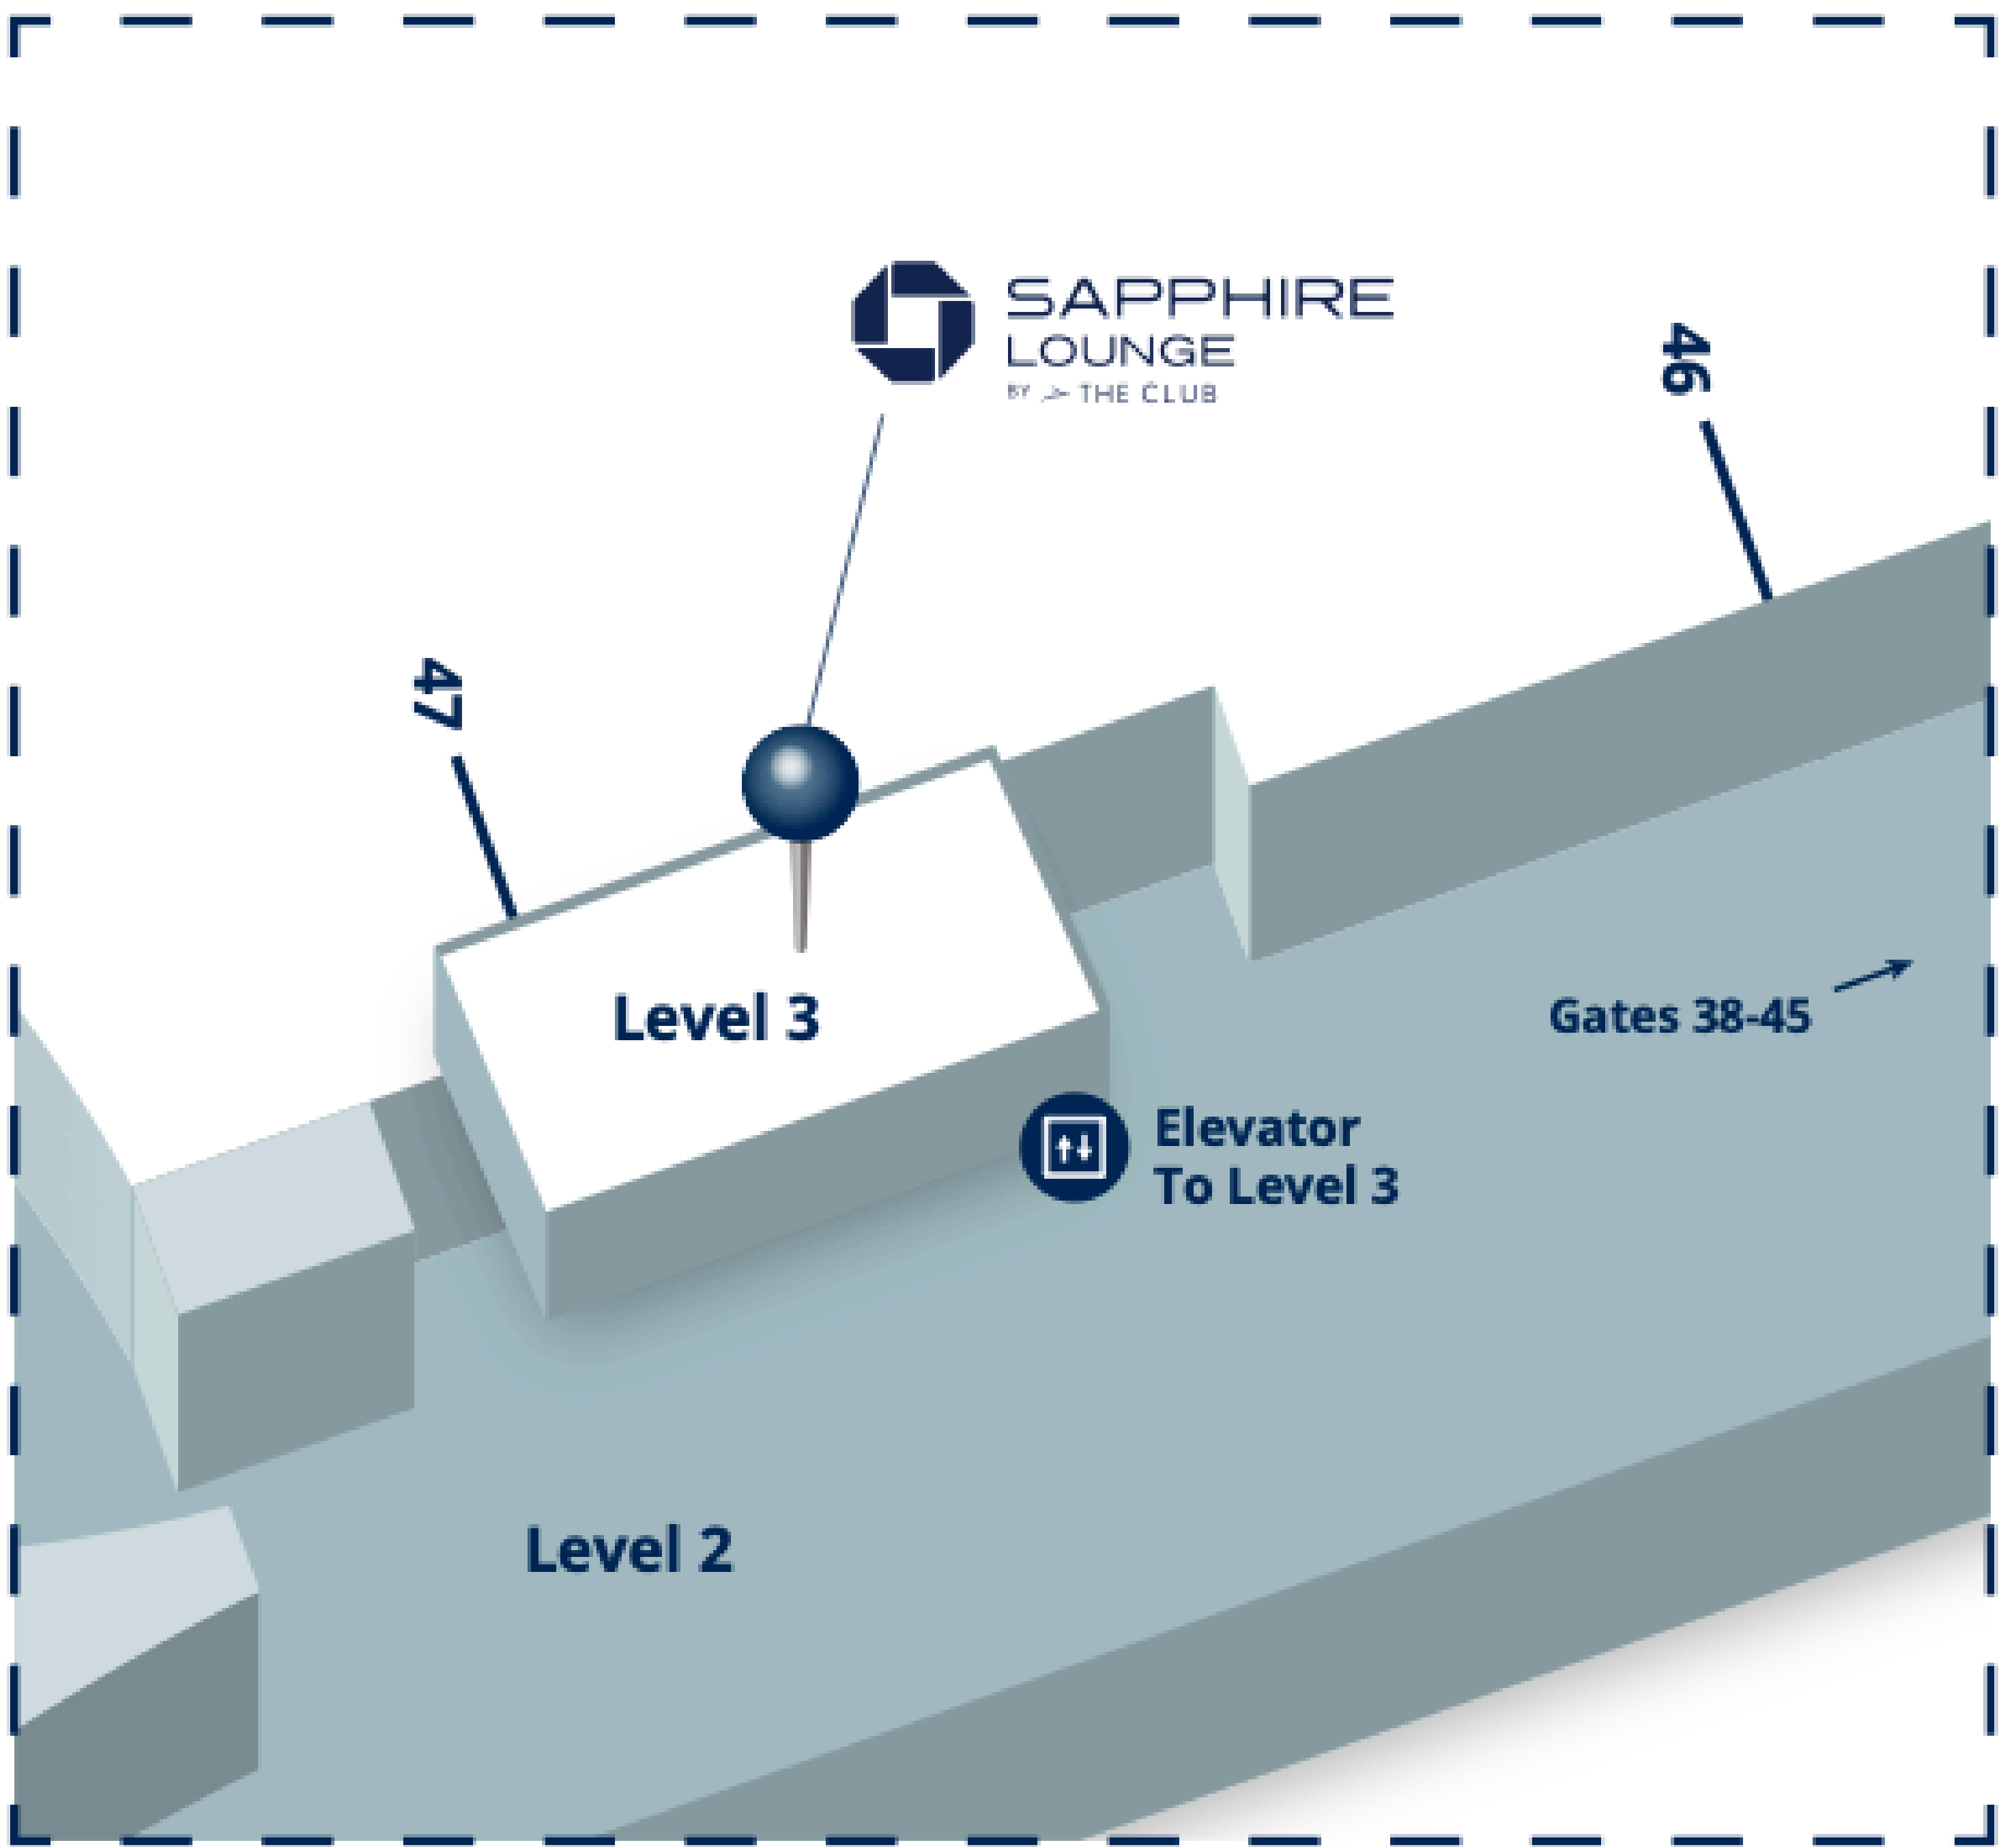

# San Diego Airport (SAN)

San Diego International Airport, Terminal 2, after security, near Gates 46 & 47.

## Directions:

Take the elevator adjacent to Gates 46 & 47 from Level 2 to Level 3, which will lead directly to the lounge lobby.